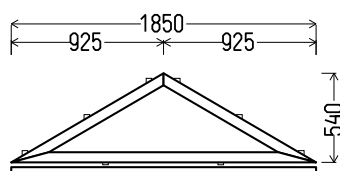

RP 8080

1100x1225mm

1.35m²

Kiekis, vnt

Suma, EUR

4

Po 68

V18